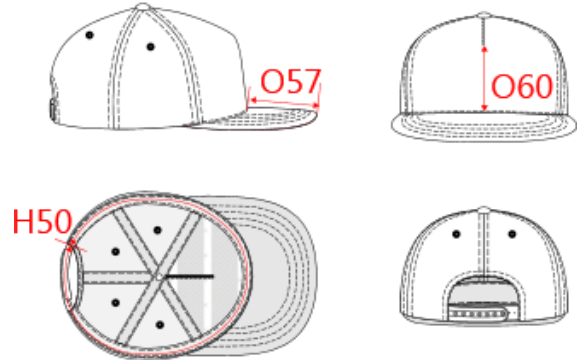

REFERENCE : KP159

SIZES : U

COMPOSITION :

Main fabric : Polyester twill - 300 For cap and peak part 100% polyester

Material 3 : PVC quality fabric Under the inner sweatband.

100%polyvinyl chloride

ARTICLE WEIGHT :

102 gr/pc

DESCRIPTION	
Français :	Casquette Snapback - 5 panneaux
English :	Snapback cap - 5 panels
Nederlands :	Pet Snapback - 5 panelen
Deutsch :	5-Panel-Snapback-Kappe
Español :	Gorra Snapback - 5 paneles
Italiano :	Cappellino Snapback - 5 pannelli
Português :	Boné Snapback – 5 painéis

COLORS	PANTONE SERIGRAPHIE
Black / Black	Black / Black
Dark grey / Black	447C / Black
White / White	White / White
Light grey / Light grey	402C / 402C

MEASUREMENT	
Description	U
H50 Tour de tête / Head measurement	58
O60 Front part print height	8,50
O57 Deep of the peak on baseball cap	7

CARE LABEL				

PACKING	
Box	100 pcs / box U => L:56cm W:46cm H:36cm GW:10.4kg NW:8.2kg